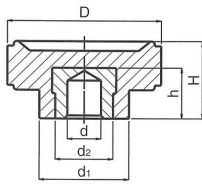

1195 – Phenolic Knob - Female

- ★ Available in Black Duroplast
- ★ Available with treated steel insert - S
- ★ Available with threaded female brass insert open – BXO X= d5
- ★ Available with treated steel insert open – SXO X = d

Steel Insert - S

Brass Insert
open - BXO

Steel Insert
Open - SXO

Part Number	D	H	d	d5	h	h1	d1	d2
11-KPLB24S5	24	13	5.25	-	8	-	14	10
11-KPLB24B6O	24	13	-	M6	-	11.5	14	-
11-KPLB24S5O	24	13	5.25	-	-	11.5	14	10
11-KPLB30S5	30	15	5.25	-	12	-	20	12
11-KPLB30B8O	30	15	-	M8	-	13.8	20	-
11-KPLB30S5O	30	15	5.25	-	-	13.8	20	12
11-KPLB30B10O	30	15	-	M10	-	13.8	20	-

1195 - Phenolic Knob - Male

- ★ Available in Black Duraplast
- ★ Treated threaded steel insert

Part Number	D	H	d	e	d1
11-KPLB24S6-25	24	13	M6	25	14
11-KPLB30S10-13	30	15	M10	13	20