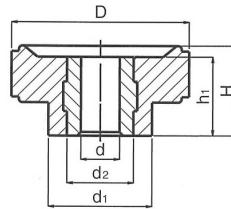

1195 – Phenolic Knob - Female

- ★ Available in Black Duroplast
- ★ Available with treated steel insert - S
- ★ Available with threaded female brass insert open – BXO X= d5
- ★ Available with treated steel insert open – SXO X = d

Steel Insert - S

Brass Insert
open - BXO

Steel Insert
Open - SXO

Part Number	D	H	d	d5	h	h1	d1	d2
11-KPLB24S5	24	13	5.25	-	8	-	14	10
11-KPLB24B6O	24	13	-	M6	-	11.5	14	-
11-KPLB24S5O	24	13	5.25	-	-	11.5	14	10
11-KPLB30S5	30	15	5.25	-	12	-	20	12
11-KPLB30B8O	30	15	-	M8	-	13.8	20	-
11-KPLB30S5O	30	15	5.25	-	-	13.8	20	12
11-KPLB30B10O	30	15	-	M10	-	13.8	20	-

1195 - Phenolic Knob - Male

- ★ Available in Black Duraplast
- ★ Treated threaded steel insert

Part Number	D	H	d	e	d1
11-KPLB24S6-25	24	13	M6	25	14
11-KPLB30S10-13	30	15	M10	13	20