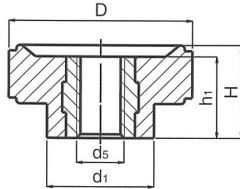

1195 – Phenolic Knob - Female

- ★ Available in Black Duroplast
- ★ Available with treated steel insert - S
- ★ Available with threaded female brass insert open – BXO X= d5
- ★ Available with treated steel insert open – SXO X = d

Steel Insert - S

Brass Insert
open - BXO

Steel Insert
Open - SXO

Part Number	D	H	d	d5	h	h1	d1	d2
11-KPLB24S5	24	13	5.25	-	8	-	14	10
11-KPLB24B6O	24	13	-	M6	-	11.5	14	-
11-KPLB24S5O	24	13	5.25	-	-	11.5	14	10
11-KPLB30S5	30	15	5.25	-	12	-	20	12
11-KPLB30B8O	30	15	-	M8	-	13.8	20	-
11-KPLB30S5O	30	15	5.25	-	-	13.8	20	12
11-KPLB30B10O	30	15	-	M10	-	13.8	20	-

1195 - Phenolic Knob - Male

- ★ Available in Black Duraplast
- ★ Treated threaded steel insert

Part Number	D	H	d	e	d1
11-KPLB24S6-25	24	13	M6	25	14
11-KPLB30S10-13	30	15	M10	13	20