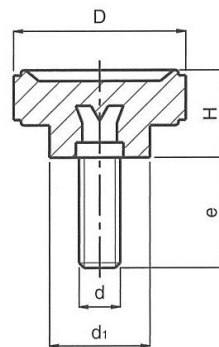

1195 – Phenolic Knob - Female

- ★ Available in Black Duroplast
- ★ Available with treated steel insert - S
- ★ Available with threaded female brass insert open – BXO X= d5
- ★ Available with treated steel insert open – SXO X = d

Steel Insert - S

Brass Insert
open - BXO

Steel Insert
Open - SXO

Part Number	D	H	d	d5	h	h1	d1	d2
11-KPLB24S5	24	13	5.25	-	8	-	14	10
11-KPLB24B6O	24	13	-	M6	-	11.5	14	-
11-KPLB24S5O	24	13	5.25	-	-	11.5	14	10
11-KPLB30S5	30	15	5.25	-	12	-	20	12
11-KPLB30B8O	30	15	-	M8	-	13.8	20	-
11-KPLB30S5O	30	15	5.25	-	-	13.8	20	12
11-KPLB30B10O	30	15	-	M10	-	13.8	20	-

1195 - Phenolic Knob - Male

- ★ Available in Black Duraplast
- ★ Treated threaded steel insert

Part Number	D	H	d	e	d1
11-KPLB24S6-25	24	13	M6	25	14
11-KPLB30S10-13	30	15	M10	13	20