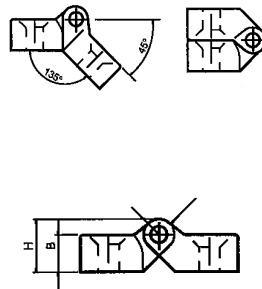

## 4725 – T- Handle - Female

- ★ Black Reinforced Thermoplastic
- ★ Threaded Brass Bush

Part Number	A	H	d	d1	L
11-HPTB50B5	50	24	14	M5	-
11-HPTB60B6	60	32	16	M6	-
11-HPTB70B8	72	32	18	M8	-

## 4725 – T – Handle - Male

- ★ Black Reinforced Thermoplastic
- ★ Treated threaded steel stud

Part Number	A	H	d	d1	L
11-HPTB50S5-20	50	24	14	M5	20
11-HPTB60S6-25	60	32	16	M6	25
11-HPTB70S8-35	72	32	18	M8	35

## 4756 – Thru Hole Hinges

- ★ Reinforced Black Thermoplastic
- ★ Zinc-plated steel shalf ( also available in stainless steel)

Part Number	A	D	I	C	F	B	H	d1
11-HPB32	32	32	20	20	4.5	7	10.5	8
11-HPB48	48	48	30	30	6.5	10.5	15.5	13
11-HPB64	64	64	40	40	6.5	13	19	13
11-HPB96	96	96	60	63	8.5	16	24	16
11-HPB96	96	96	60	63	10.5	16	24	20