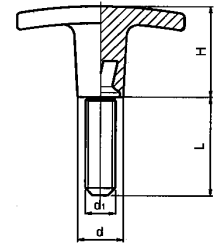

## 4725 – T- Handle - Female

- ★ Black Reinforced Thermoplastic
- ★ Threaded Brass Bush

Part Number	A	H	d	d1	L
11-HPTB50B5	50	24	14	M5	-
11-HPTB60B6	60	32	16	M6	-
11-HPTB70B8	72	32	18	M8	-

## 4725 – T – Handle - Male

- ★ Black Reinforced Thermoplastic
- ★ Treated threaded steel stud

Part Number	A	H	d	d1	L
11-HPTB50S5-20	50	24	14	M5	20
11-HPTB60S6-25	60	32	16	M6	25
11-HPTB70S8-35	72	32	18	M8	35

## 4756 – Thru Hole Hinges

- ★ Reinforced Black Thermoplastic
- ★ Zinc-plated steel shalf ( also available in stainless steel)

Part Number	A	D	I	C	F	B	H	d1
11-HPB32	32	32	20	20	4.5	7	10.5	8
11-HPB48	48	48	30	30	6.5	10.5	15.5	13
11-HPB64	64	64	40	40	6.5	13	19	13
11-HPB96	96	96	60	63	8.5	16	24	16
11-HPB96	96	96	60	63	10.5	16	24	20