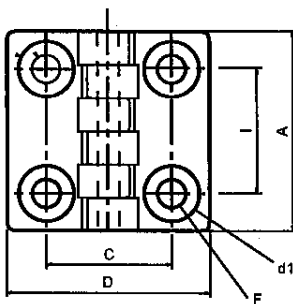

## 4725 – T- Handle - Female

- ★ Black Reinforced Thermoplastic
- ★ Threaded Brass Bush

Part Number	A	H	d	d1	L
11-HPTB50B5	50	24	14	M5	-
11-HPTB60B6	60	32	16	M6	-
11-HPTB70B8	72	32	18	M8	-

## 4725 – T – Handle - Male

- ★ Black Reinforced Thermoplastic
- ★ Treated threaded steel stud

Part Number	A	H	d	d1	L
11-HPTB50S5-20	50	24	14	M5	20
11-HPTB60S6-25	60	32	16	M6	25
11-HPTB70S8-35	72	32	18	M8	35

## 4756 – Thru Hole Hinges

- ★ Reinforced Black Thermoplastic
- ★ Zinc-plated steel shalf ( also available in stainless steel)

Part Number	A	D	I	C	F	B	H	d1
11-HPB32	32	32	20	20	4.5	7	10.5	8
11-HPB48	48	48	30	30	6.5	10.5	15.5	13
11-HPB64	64	64	40	40	6.5	13	19	13
11-HPB96	96	96	60	63	8.5	16	24	16
11-HPB96	96	96	60	63	10.5	16	24	20