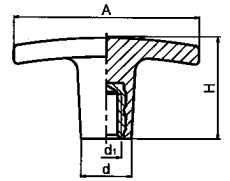

## 4725 – T- Handle - Female

- ★ Black Reinforced Thermoplastic
- ★ Threaded Brass Bush

Part Number	A	H	d	d1	L
11-HPTB50B5	50	24	14	M5	-
11-HPTB60B6	60	32	16	M6	-
11-HPTB70B8	72	32	18	M8	-

## 4725 – T – Handle - Male

- ★ Black Reinforced Thermoplastic
- ★ Treated threaded steel stud

Part Number	A	H	d	d1	L
11-HPTB50S5-20	50	24	14	M5	20
11-HPTB60S6-25	60	32	16	M6	25
11-HPTB70S8-35	72	32	18	M8	35

## 4756 – Thru Hole Hinges

- ★ Reinforced Black Thermoplastic
- ★ Zinc-plated steel shalf ( also available in stainless steel)

Part Number	A	D	I	C	F	B	H	d1
11-HPB32	32	32	20	20	4.5	7	10.5	8
11-HPB48	48	48	30	30	6.5	10.5	15.5	13
11-HPB64	64	64	40	40	6.5	13	19	13
11-HPB96	96	96	60	63	8.5	16	24	16
11-HPB96	96	96	60	63	10.5	16	24	20