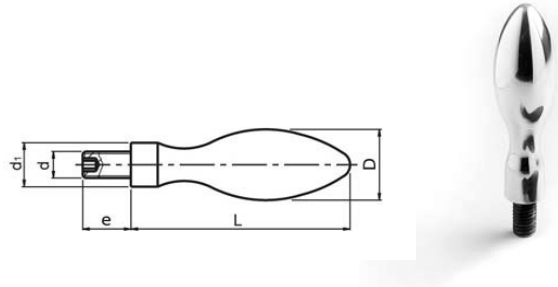

## 3310 – Fixed Aluminium Handle

- ★ Polished Aluminium
- ★ Threaded steel stud

Part Number	D	d	d1	L	e
11-HALR16S6-11	16	M6	10	52	11
11-HALR20S8-13	20	M8	13	70	13
11-HALR25S10-14	25	M10	16	83	14
11-HALR32S12-16	32	M12	20	100	16
11-HALR36S16-26	36	M16	22	112	26

## 3314 – Fixed Aluminium Handle

- ★ Polished Aluminium
- ★ Threaded steel stud

Part Number	D	d	d1	L	e
11-HALF16S6-11	16	M6	10	50	11
11-HALF20S8-13	20	M8	13	64	13
11-HALF25S10-14	25	M10	16	80	14
11-HALF32S12-16	32	M12	20	100	16

## 3740 – Steel Lever

- ★ Blackened Steel
- ★ Threaded stud

Part Number	R	d	e	d1	H
11-LSB50S6	50	M6	9.5	12	24
11-LSB63S8	63	M8	12.5	16	31
11-LSB80S10	80	M10	15	20	38
11-LSB100S12	100	M12	19	25	47
11-LSB125S16	125	M16	25	32	60
11-LSB160S20	160	M20	31	40	76
11-LSB200S24	200	M24	41	50	97