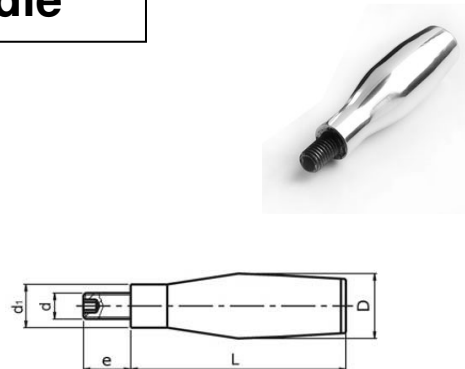

## 3310 – Fixed Aluminium Handle

- ★ Polished Aluminium
- ★ Threaded steel stud

Part Number	D	d	d1	L	e
11-HALR16S6-11	16	M6	10	52	11
11-HALR20S8-13	20	M8	13	70	13
11-HALR25S10-14	25	M10	16	83	14
11-HALR32S12-16	32	M12	20	100	16
11-HALR36S16-26	36	M16	22	112	26

## 3314 – Fixed Aluminium Handle

- ★ Polished Aluminium
- ★ Threaded steel stud

Part Number	D	d	d1	L	e
11-HALF16S6-11	16	M6	10	50	11
11-HALF20S8-13	20	M8	13	64	13
11-HALF25S10-14	25	M10	16	80	14
11-HALF32S12-16	32	M12	20	100	16

## 3740 – Steel Lever

- ★ Blackened Steel
- ★ Threaded stud

Part Number	R	d	e	d1	H
11-LSB50S6	50	M6	9.5	12	24
11-LSB63S8	63	M8	12.5	16	31
11-LSB80S10	80	M10	15	20	38
11-LSB100S12	100	M12	19	25	47
11-LSB125S16	125	M16	25	32	60
11-LSB160S20	160	M20	31	40	76
11-LSB200S24	200	M24	41	50	97