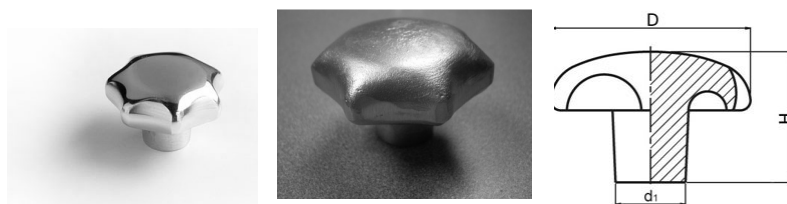

3320- Knobs – Aluminium - Female

- ★ Available in Aluminium polished or not polished
- ★ These have no predrilled thread leaving thread Dia. option open

Part Number	D	H	d1
11-KAD6U40	40	26	17
11-KAD6P40	40	26	17
11-KAD6U50	50	34	18
11-KAD6P50	50	34	18
11-KAD6U63	63	42	20
11-KAD6P63	63	42	20
11-KAD6U80	80	52	26
11-KAD6P80	80	52	26

*P = Polished * U = Not Polished

3323 - Knobs – Aluminium Star - Female

- ★ Available in Aluminium polished or not polished
- ★ These have no predrilled thread leaving thread Dia. option open

Part Number	D	H	d1
11-KAD5U40	40	26	17
11-KAD5P40	40	26	17
11-KAD5U50	50	34	18
11-KAD5P50	50	34	18
11-KAD5U63	63	42	20
11-KAD5P63	63	42	20
11-KAD5U80	80	52	26
11-KAD5P80	80	52	26

*P = Polished * U = Not Polished

3711 - Knobs – Solid Stainless Steel - Female

Part Number	D	H	d1	T
11-KSS40T6	40	26	18	M6
11-KSS40T8	40	26	18	M8
11-KSS80T12	60	33	25	M12