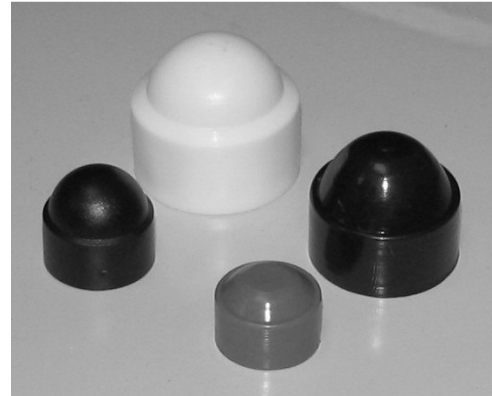

Hi-Q Components

Hi-Q Electronics Ltd, PO Box 302 015, North Harbour, Auckland, New Zealand Ph + 64 9 415 3333 Fax + 64 9 415 8686

Bolt and Nut Protection Caps

Metric Sizes

- ★ Available from stock in Black
- ★ Other colours available White and Grey
- ★ Enhance finish appearance

F TYPE

Part Number	To Fit	Outside Height a(mm)	Outside Width b(mm)	Internal height For hex c(mm)	Internal Width d(mm)
14-NC04F	M4	8.3	9.0	3.5	6.9
14-NC05F	M5	9.5	10.9	5.0	7.9
14-NC06F	M6	13.0	12.9	6.0	9.8
14-NC08F	M8	15.0	16.8	7.5	12.8
14-NC10F	M10	19.5	21.3	9.0	16.7
14-NC12F	M12	21.5	23.6	11.0	18.7
14-NC16F	M16	27.0	29.8	14.0	23.7
14-NC20F	M20	33.2	37.4	17.0	29.8

B TYPE

Part Number	To Fit	Internal Width d(mm)
14-NC05BM	M5	7.9
14-NC06BM	M6	9.8
14-NC08BM	M8	12.8
14-NC010BM	M10	16.8
14-NC012BM	M12	18.8
14-NC016BM	M16	23.8
14-NC020BM	M20	29.8

Secure Cover Caps

Metric Sizes

- ★ Available from stock in Black
- ★ Also available in Green, Blue, White, Red and Yellow
- ★ Ideal for playground equipment and outdoor furniture

Part Number Base	Part Number Cap	D	d1	d2	H	h1
14-NCBS06BM	14-NCCS06BM	25.0	13.5	6.3	12	9.5
14-NCBS08BM	14-NCCS08BM	32.0	17.0	8.3	14	11.5
14-NCBS10BM	14-NCCS10BM	38.0	21.4	10.3	17.0	14.0
14-NCBS12BM	14-NCCS12BM	43.0	23.6	12.4	20.5	16.5