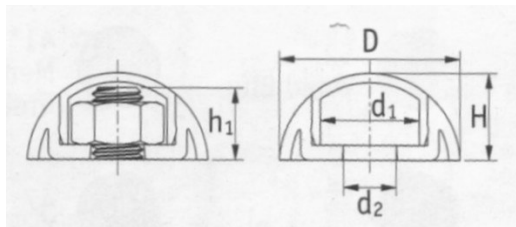

F TYPE

Part Number	To Fit	Outside Height a(mm)	Outside Width b(mm)	Internal height For hex c(mm)	Internal Width d(mm)
14-NC04F	M4	8.3	9.0	3.5	6.9
14-NC05F	M5	9.5	10.9	5.0	7.9
14-NC06F	M6	13.0	12.9	6.0	9.8
14-NC08F	M8	15.0	16.8	7.5	12.8
14-NC10F	M10	19.5	21.3	9.0	16.7
14-NC12F	M12	21.5	23.6	11.0	18.7
14-NC16F	M16	27.0	29.8	14.0	23.7
14-NC20F	M20	33.2	37.4	17.0	29.8

B TYPE

Part Number	To Fit	Internal Width d(mm)
14-NC05BM	M5	7.9
14-NC06BM	M6	9.8
14-NC08BM	M8	12.8
14-NC010BM	M10	16.8
14-NC012BM	M12	18.8
14-NC016BM	M16	23.8
14-NC020BM	M20	29.8

Secure Cover Caps

Metric Sizes

- ★ Available from stock in Black
- ★ Also available in Green, Blue, White, Red and Yellow
- ★ Ideal for playground equipment and outdoor furniture

Part Number Base	Part Number Cap	D	d1	d2	H	h1
14-NCBS06BM	14-NCCS06BM	25.0	13.5	6.3	12	9.5
14-NCBS08BM	14-NCCS08BM	32.0	17.0	8.3	14	11.5
14-NCBS10BM	14-NCCS10BM	38.0	21.4	10.3	17.0	14.0
14-NCBS12BM	14-NCCS12BM	43.0	23.6	12.4	20.5	16.5