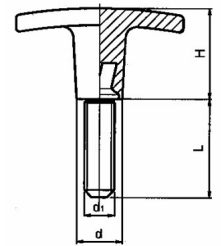

Hi-Q Components

Hi-Q Electronics Ltd, PO Box 302 015, North Harbour, Auckland, New Zealand Ph + 64 9 415 3333 Fax + 64 9 415 8686

4725 – T- Handle - Female

- ★ Black Reinforced Thermoplastic
- ★ Threaded Brass Bush

Part Number	A	H	d	d1	L
11-HPTB50B5	50	24	14	M5	-
11-HPTB60B6	60	32	16	M6	-
11-HPTB70B8	72	32	18	M8	-

4725 – T – Handle - Male

- ★ Black Reinforced Thermoplastic
- ★ Treated threaded steel stud

Part Number	A	H	d	d1	L
11-HPTB50S5-20	50	24	14	M5	20
11-HPTB60S6-25	60	32	16	M6	25
11-HPTB70S8-35	72	32	18	M8	35

4756 – Thru Hole Hinges

- ★ Reinforced Black Thermoplastic
- ★ Zinc-plated steel shaft (also available in stainless steel)

Part Number	A	D	I	C	F	B	H	d1
11-HPB32	32	32	20	20	4.5	7	10.5	8
11-HPB48	48	48	30	30	6.5	10.5	15.5	13
11-HPB64	64	64	40	40	6.5	13	19	13
11-HPB96	96	96	60	63	8.5	16	24	16
11-HPB96	96	96	60	63	10.5	16	24	20