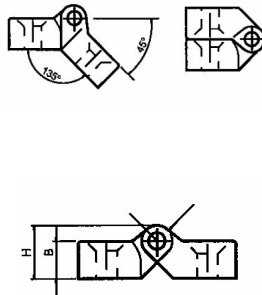

Part Number	A	H	d	d1	L
11-HPTB50B5	50	24	14	M5	-
11-HPTB60B6	60	32	16	M6	-
11-HPTB70B8	72	32	18	M8	-

4725 – T – Handle - Male

- ★ Black Reinforced Thermoplastic
- ★ Treated threaded steel stud

Part Number	A	H	d	d1	L
11-HPTB50S5-20	50	24	14	M5	20
11-HPTB60S6-25	60	32	16	M6	25
11-HPTB70S8-35	72	32	18	M8	35

4756 – Thru Hole Hinges

- ★ Reinforced Black Thermoplastic
- ★ Zinc-plated steel shaft (also available in stainless steel)

Part Number	A	D	I	C	F	B	H	d1
11-HPB32	32	32	20	20	4.5	7	10.5	8
11-HPB48	48	48	30	30	6.5	10.5	15.5	13
11-HPB64	64	64	40	40	6.5	13	19	13
11-HPB96	96	96	60	63	8.5	16	24	16
11-HPB96	96	96	60	63	10.5	16	24	20