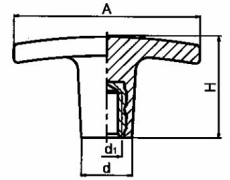

Part Number	A	H	d	d1	L
11-HPTB50B5	50	24	14	M5	-
11-HPTB60B6	60	32	16	M6	-
11-HPTB70B8	72	32	18	M8	-

4725 – T – Handle - Male

- ★ Black Reinforced Thermoplastic
- ★ Treated threaded steel stud

Part Number	A	H	d	d1	L
11-HPTB50S5-20	50	24	14	M5	20
11-HPTB60S6-25	60	32	16	M6	25
11-HPTB70S8-35	72	32	18	M8	35

4756 – Thru Hole Hinges

- ★ Reinforced Black Thermoplastic
- ★ Zinc-plated steel shaft (also available in stainless steel)

Part Number	A	D	I	C	F	B	H	d1
11-HPB32	32	32	20	20	4.5	7	10.5	8
11-HPB48	48	48	30	30	6.5	10.5	15.5	13
11-HPB64	64	64	40	40	6.5	13	19	13
11-HPB96	96	96	60	63	8.5	16	24	16
11-HPB96	96	96	60	63	10.5	16	24	20