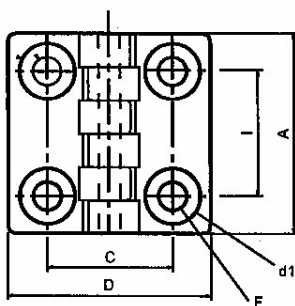

Part Number	A	H	d	d1	L
11-HPTB50B5	50	24	14	M5	-
11-HPTB60B6	60	32	16	M6	-
11-HPTB70B8	72	32	18	M8	-

4725 – T – Handle - Male

- ★ Black Reinforced Thermoplastic
- ★ Treated threaded steel stud

Part Number	A	H	d	d1	L
11-HPTB50S5-20	50	24	14	M5	20
11-HPTB60S6-25	60	32	16	M6	25
11-HPTB70S8-35	72	32	18	M8	35

4756 – Thru Hole Hinges

- ★ Reinforced Black Thermoplastic
- ★ Zinc-plated steel shaft (also available in stainless steel)

Part Number	A	D	I	C	F	B	H	d1
11-HPB32	32	32	20	20	4.5	7	10.5	8
11-HPB48	48	48	30	30	6.5	10.5	15.5	13
11-HPB64	64	64	40	40	6.5	13	19	13
11-HPB96	96	96	60	63	8.5	16	24	16
11-HPB96	96	96	60	63	10.5	16	24	20