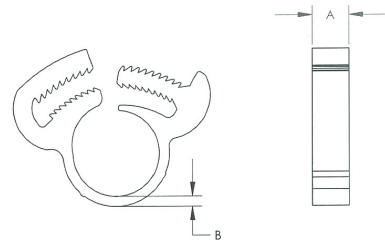

## Double Grip Hose Clamps

- \* A double tooth interlocking jaw for exceptional strength.
- \* Molded in black durable nylon 6/6, quick and easy to install.
- \* Creating a tight sealing application- Secured to the required tightness by compressing the double gripping interacting grooves in a ratcheting fashion
- \* Good chemical resistance- Tough, Corrosion resistant, and Resilient.
- \* Easily to be removed by separating the clamping halves in perpendicular direction at the seal.
- \* Widely used in Electrical, Electronic, R.V., Boating, and Automotive industry