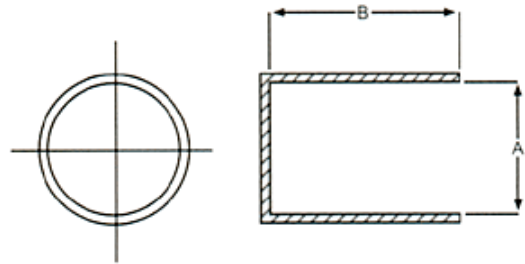

Applications

Tubing, Rods, Pipes and shipping containers. Use C Series End Caps to protect threaded or non-threaded tubing, rods pipe or shipping tubes. Snug friction grip provides low cost protection.

Colours

Standard stock colour is Red.
Other colours avail. on request.

Material

Standard material is low density polyethylene.

Part Number	Inside Diam. A		Inside Length B
	In.	mm	
14-CPC - 1/8	1/8	3.18	14.99
14-CPC - 5/32	5/32	3.96	14.22
14-CPC - 3/16	3/16	4.75	14.99
14-CPC - 7/32	7/32	5.56	19.05
14-CPC - 1/4	1/4	6.35	22.35
14-CPC - 9/32	9/32	7.14	19.05
14-CPC - 5/16	5/16	7.95	22.35
14-CPC - 3/8	3/8	9.53	22.35
14-CPC - 7/16	7/16	11.13	22.35
14-CPC - 1/2	1/2	12.70	22.35
14-CPC - 9/16	9/16	14.30	22.35
14-CPC - 5/8	5/8	15.88	22.35
14-CPC - 11/16	11/16	17.45	22.35
14-CPC - 23/32	23/32	18.24	18.16
14-CPC - 3/4	3/4	19.05	22.35
14-CPC - 25/32	25/32	19.84	25.40
14-CPC - 13/16	13/16	20.65	22.35
14-CPC - 7/8	7/8	22.23	22.35
14-CPC - 15/16	15/16	23.83	25.40
14-CPC - 1	1	25.40	25.40

Part Number	Inside Diam. A		Inside Length B
	In.	mm	
14-CPC - 1-1/16	1-1/16	27.00	25.40
14-CPC - 1-1/8	1-1/8	28.58	25.40
14-CPC - 1-3/16	1-3/16	30.15	25.40
14-CPC - 1-1/4	1-1/4	31.75	25.40
14-CPC - 1-5/16	1-5/16	33.32	25.40
14-CPC - 1-3/8	1-3/8	34.93	25.40
14-CPC - 1-1/2	1-1/2	38.10	25.40
14-CPC - 1-5/8	1-5/8	41.28	25.40
14-CPC - 1-3/4	1-3/4	44.45	25.40
14-CPC - 1-7/8	1-7/8	47.63	25.40
14-CPC - 2	2	50.80	22.35
14-CPC - 2-1/8	2-1/8	53.98	25.40
14-CPC - 2-1/4	2-1/4	57.15	22.35
14-CPC - 2-3/8	2-3/8	60.33	22.35
14-CPC - 2-1/2	2-1/2	63.50	22.35
14-CPC - 2-3/4	2-3/4	69.85	25.40
14-CPC - 3	3	76.20	25.40
14-CPC-3-1/8	3-1/8	79.38	35.05
14-CPC - 3-1/4	3-1/4	82.55	31.75
14-CPC - 3-1/2	3-1/2	88.90	35.05