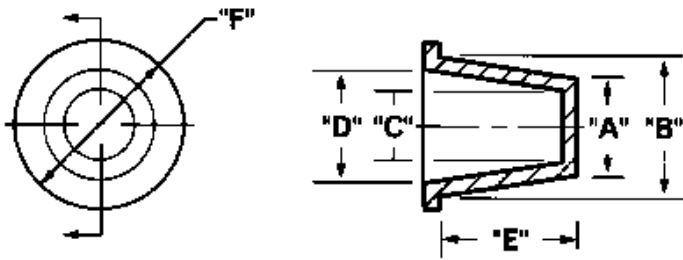

T-Plugs

T-Plugs are an excellent option when you need a low-cost, effective product to protect tubing ends, threads and ports during shipping and storage. The tapered design goes on easily and stays put.

Features

Fits most SAE type fittings, NPT threads, JIC/UNF and BSP thread fittings and unthreaded standard weight pipe plug.

Can be used as cap or a plug, standard colour is red

Part Number	A	B	C	D	E	F
14-T005-NEW	2.95	4.62	1.35	3.05	9.65	7.87
14-T010-NEW	3.68	5.21	2.01	3.81	9.65	10.42
14-T015-NEW	4.39	6.10	2.82	4.50	9.65	9.65
14-T017-NEW	4.75	6.37	3.15	4.98	8.76	9.45
14-T018-NEW	5.31	6.76	3.76	5.38	8.81	11.05
14-T020-NEW	5.99	7.67	4.42	6.10	9.65	11.18
14-T025-NEW	6.78	8.51	5.21	6.93	9.65	11.94
14-T030-NEW	7.59	9.27	5.97	7.67	9.65	12.70
14-T040-NEW	8.38	10.06	6.78	8.46	9.65	13.46
14-T045-NEW	9.17	10.85	7.57	9.27	9.65	14.22
14-T055-NEW	9.91	11.58	8.31	10.01	9.65	14.99
14-T060-NEW	10.64	12.32	9.04	10.72	9.65	16.00
14-T065-NEW	11.35	13.03	9.78	11.46	9.65	16.76
14-T070-NEW	11.96	13.89	10.39	12.32	11.18	17.53
14-T075	12.70	14.63	11.18	13.11	11.18	18.29
14-T080	13.51	15.44	11.89	13.84	11.18	19.05
14-T085	13.54	14.27	12.12	12.85	5.59	17.27
14-T090	13.97	16.03	12.37	14.43	11.94	19.05
14-T100	14.73	16.94	13.16	15.37	12.70	20.57
14-T105	15.49	17.65	13.94	16.10	12.70	21.34
14-T110	16.26	18.47	14.68	16.87	12.70	22.35
14-T120	17.15	19.18	15.57	17.60	12.70	22.35
14-T125	17.53	20.02	15.95	18.44	14.22	23.88
14-T130	18.42	20.90	16.84	19.33	14.22	24.64
14-T140	19.05	21.54	17.45	19.94	14.22	25.40
14-T145	20.37	23.14	18.80	21.56	16.00	26.92