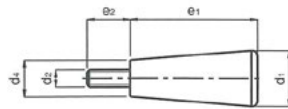

**1136 - Fixed Handle**

Black Durolast • Treated threaded steel stud

Part Number	d1	d2	d4	e1	e2
11-HPFB45S6	20	M6	13	45	15
11-HPFB53S8	24	M8	16	53	15
11-HPFB76S10	25	M10	19	76	15
11-HPFB92S12	28	M12	21	92	15

**1137 - Revolving Handle**

Black Durolast • Treated threaded steel stud

Part Number	d1	d2	d4	e1	e3	e4
11-HPRB45S6	20	M6	13	45	5	12
11-HPRB53S8	24	M8	16	53	5.5	15
11-HPRB76S10	25	M10	19	76	6.5	15
11-HPRB92S12	28	M12	21	92	7	15

**4735 - Revolving Fold Away Handle**

Polyamide • Treated threaded steel stud, blackened

Part Number	D	d	L	L1	E
11-HPBR50M6	50	M6	50	14	9