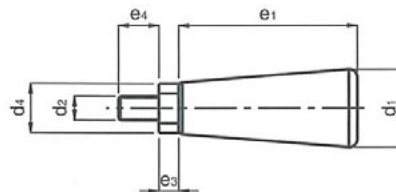

**1136 - Fixed Handle**

Black Durolast • Treated threaded steel stud

Part Number	d1	d2	d4	e1	e2
11-HPFB45S6	20	M6	13	45	15
11-HPFB53S8	24	M8	16	53	15
11-HPFB76S10	25	M10	19	76	15
11-HPFB92S12	28	M12	21	92	15

**1137 - Revolving Handle**

Black Durolast • Treated threaded steel stud

Part Number	d1	d2	d4	e1	e3	e4
11-HPRB45S6	20	M6	13	45	5	12
11-HPRB53S8	24	M8	16	53	5.5	15
11-HPRB76S10	25	M10	19	76	6.5	15
11-HPRB92S12	28	M12	21	92	7	15

**4735 - Revolving Fold Away Handle**

Polyamide • Treated threaded steel stud, blackened

Part Number	D	d	L	L1	E
11-HPBR50M6	50	M6	50	14	9