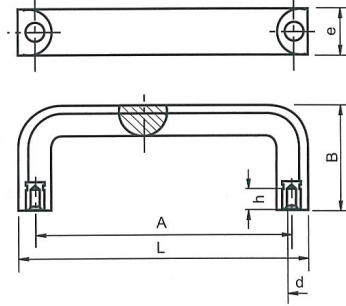

1153 - Solid Phenolic Handle

Black Duroplast • Brass Female Threaded Inserts

Part Number	L	A	B	e	d	h
11-HPB109B6	124	109±0.5	45	21	M6	13
11-HPB132B8	148	132±0.5	54	24	M8	13

1157 - Thermoplastic Handle with Thru Holes

P.A.6 + Black Fibre Glass

Part Number	L	C	h2	A	D
11-HPB094H6	110	21	37	94±1	6.5
11-HPB116H8	133	24	40	116±1	9
11-HPB120H8	139	24	40	120±1	8.5
11-HPB132H8A	151	26	43	132±1	8.5
11-HPB180H8	200	28	50	180±1	8.5
11-HPB235H10	260	32	54	235±1	10.5

1161 - Phenolic Handle

Black Duroplast • Brass Female Threaded Inserts

Part Number	L	H	e	d	h
11-HPDB109B6	130	43	109±1.0	M6	10
11-HPDB131B8	165	55	131±1.0	M8	14