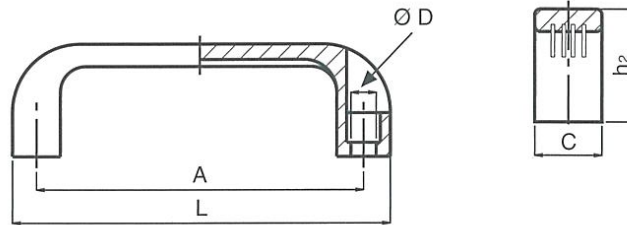

1153 - Solid Phenolic Handle

Black Duroplast • Brass Female Threaded Inserts

Part Number	L	A	B	e	d	h
11-HPB109B6	124	109±0.5	45	21	M6	13
11-HPB132B8	148	132±0.5	54	24	M8	13

1157 - Thermoplastic Handle with Thru Holes

P.A.6 + Black Fibre Glass

Part Number	L	C	h2	A	D
11-HPB094H6	110	21	37	94±1	6.5
11-HPB116H8	133	24	40	116±1	9
11-HPB120H8	139	24	40	120±1	8.5
11-HPB132H8A	151	26	43	132±1	8.5
11-HPB180H8	200	28	50	180±1	8.5
11-HPB235H10	260	32	54	235±1	10.5

1161 - Phenolic Handle

Black Duroplast • Brass Female Threaded Inserts

Part Number	L	H	e	d	h
11-HPDB109B6	130	43	109±1.0	M6	10
11-HPDB131B8	165	55	131±1.0	M8	14