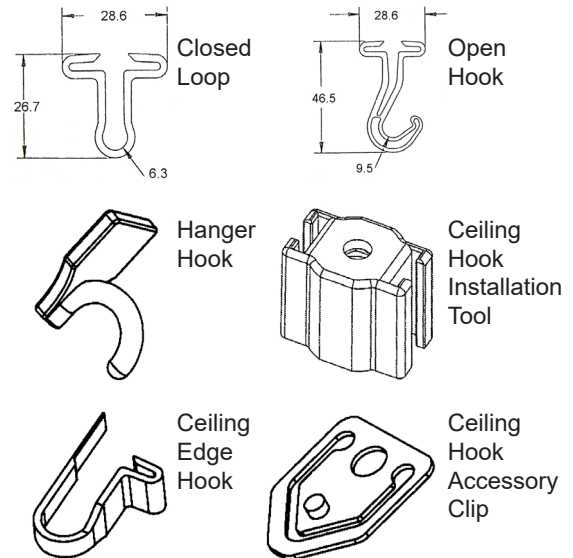

## Suspended Ceiling Hooks

For light articles such as mobiles, banners and signs.

Quick installation or removal, without ladder, using installation tool screwed to a standard paint roller pole.

Closed loop and open hook designs in natural nylon or clear copolyester

**Note:** Check allowable loading with manufacturer of ceiling.

| Part Number  | Material    | Description       | Colour    |
|--------------|-------------|-------------------|-----------|
| 06-SCH06CN   | Nylon 66    | Closed Loop       | Off White |
| 06-SCH06CP   | Copolyester | Closed Loop       | Clear     |
| 06-SCH09ON   | Nylon 66    | Open Hook         | Off White |
| 06-SCH09OP   | Copolyester | Open Hook         | Clear     |
| 06-SCHTL     | Nylon 66    | Ceiling Hook Tool | Off White |
| 06-SCH050EH  | Nylon 66    | Ceiling Edge Hook | Off White |
| 06-INSTLHOOK | Nylon 66    | Hanger Hook       | Off White |
| 06-SCHRING   | Nylon 66    | Ring              | Off White |
| 06-SCHCLIP   | Nylon 66    | Accessory Clip    | Off White |
| 06-SHOOK     | Nylon 66    | 'S' Hook          | Off White |

## Snap Hooks

Ideal for light duty marine use, securing cargo to racks • Miscellaneous automotive, marine and canvas industry

Material is UV resistant nylon - suitable for outdoors.

Snap hooks will not scratch painted or decorated surfaces.

## Quickey Fastener

Plastic chain, cordage or key quick attach / detach linkage • Colour code identification - Secure attachment

Tent fly attachment or lanyard clasp. Durable Acetal - Black, Blue, Green, Red, Yellow and White.