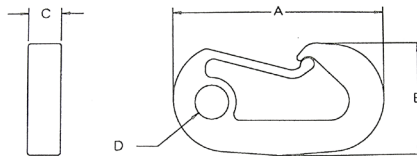

**Note:** Check allowable loading with manufacturer of ceiling.

| Part Number  | Material    | Description       | Colour    |
|--------------|-------------|-------------------|-----------|
| 06-SCH06CN   | Nylon 66    | Closed Loop       | Off White |
| 06-SCH06CP   | Copolyester | Closed Loop       | Clear     |
| 06-SCH09ON   | Nylon 66    | Open Hook         | Off White |
| 06-SCH09OP   | Copolyester | Open Hook         | Clear     |
| 06-SCHTL     | Nylon 66    | Ceiling Hook Tool | Off White |
| 06-SCH050EH  | Nylon 66    | Ceiling Edge Hook | Off White |
| 06-INSTLHOOK | Nylon 66    | Hanger Hook       | Off White |
| 06-SCHRING   | Nylon 66    | Ring              | Off White |
| 06-SCHCLIP   | Nylon 66    | Accessory Clip    | Off White |
| 06-SHOOK     | Nylon 66    | 'S' Hook          | Off White |

Design reduces the chance of accidental rope or eye release from snap end of hook.

| Part Number | Length A mm | Width B mm | Thick C mm | Hole Diameter D mm | Max. Rope Diameter mm | Max. Load Kgs |
|-------------|-------------|------------|------------|--------------------|-----------------------|---------------|
| 06-NHK06    | 40.5        | 21.4       | 7.9        | 6.3                | 6.3                   | 2.3           |
| 06-NHK09    | 60.3        | 31.8       | 9.5        | 9.5                | 9.5                   | 5.9           |
| 06-NHK12    | 80.2        | 42.1       | 10.3       | 12.7               | 12.7                  | 18.2          |